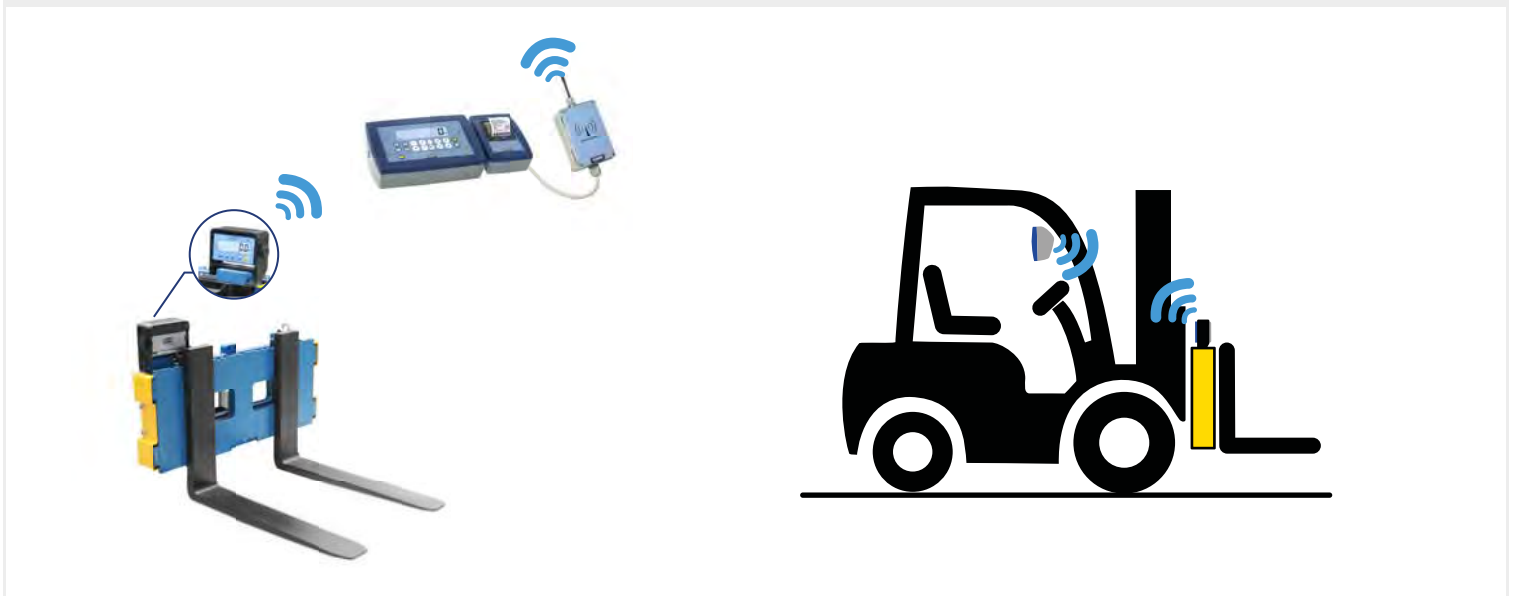

WIRELESS SOLUTIONS

LTW_SOLUTION 1_COMPLETE DATA MANAGEMENT

Indicator: DFWLBLTW
 Indicator in cabin: 3590ET
 Radio module: OBRF
 WIFI: WIFITD
 Power supply: AL7212

Wireless Repeater Unit

Remote Big Display DGT100R
 Radio Module OBRF

LTW_SOLUTION 2_MAIN INDICATOR IN CABIN AND WIRELESS COMMUNICATION

Indicator: DFWLBLTW
 Indicator in cabin: DFWKxxPXP
 Radio module: OBRF
 Repeater program: MSTSLV

WIRED SOLUTIONS ~

LTW_SOLUTION 3_INTEGRATED WEIGHING ON LTW